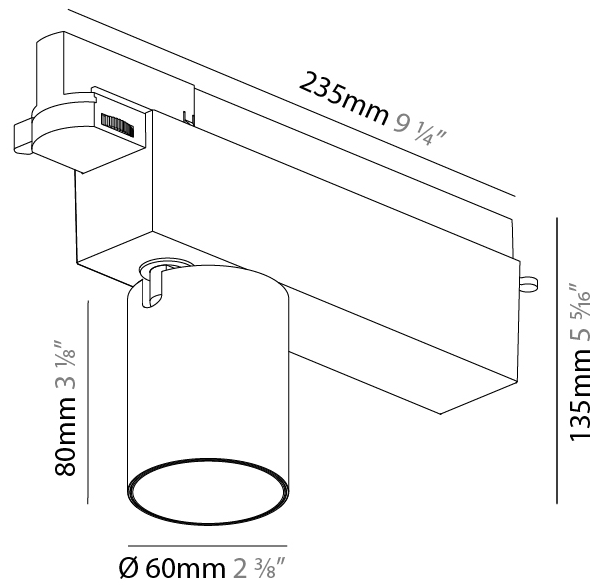

GENERAL

Series: Centriq
 Subseries: Centriq 60
 Brand: Prolicht
 Division: Architectural
 Mounting Type: Track
 Mounting Location: Ceiling
 Subcategory: Spots

PHYSICAL

Shape: Cylinder
 Diameter (mm): 60
 Diameter (in): 2 3/8
 Length (mm): 235
 Length (in): 9 1/4
 Height (mm): 135
 Height (in): 5 5/16
 Light Distribution: Adjustable / Direct
 Weight (kg): 0.7
 Weight (lbs): 1.54
 Installation Requirement: Track or profile system
 Fixture Finish: SSR / BKV / CWI / CRY / HAB / UFT / ITA / RUA / FTG / MYG / LOD / PUS / FRO / FUP / KIA / POP / BLS / SPG / MEY / GOH / GUM / CHC / COM / ABZ / JAG / OBR / MOS / ROR
 Fixture Material: Aluminum Die Cast

OPTICAL

Beam Angle: 8
 Adjustability: Rotational 340°; Tilt 90°
 Upon Request: Special Beam Angles

RATINGS AND CERTIFICATIONS

Certified By: Certified for North American Standards
 IP rating: IP20

PROJECT	
TYPE	
SPECIFIER	
QUANTITY	
DATE	